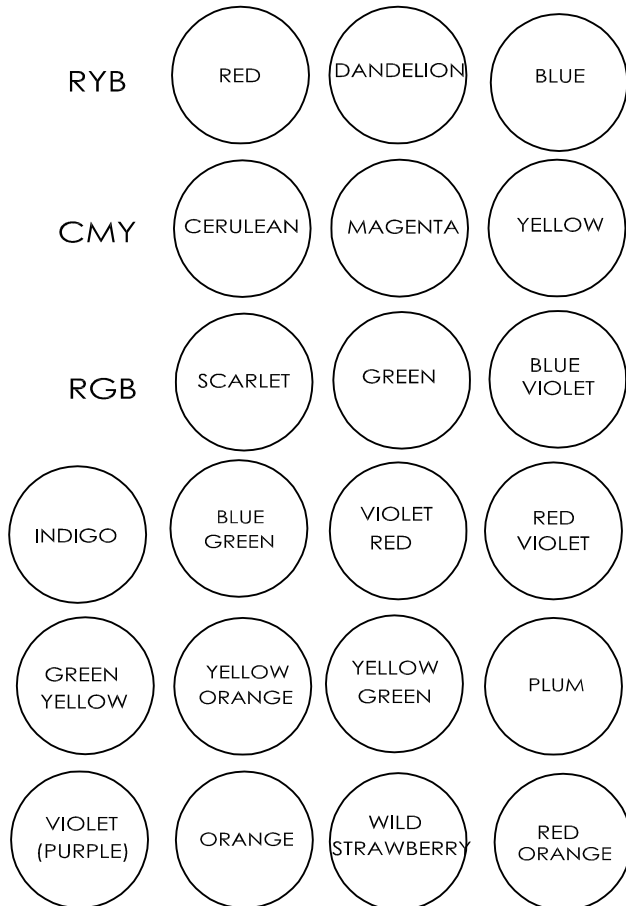

SATURATION FAMILIES

SORT THE BOX OF 64 CRAYOLA CRAYONS INTO FOUR SATURATION FAMILIES

RAINBOW PASTELS

EARTH PASTELS

RAINBOW PASTEL	RAINBOW PASTELS ARE RAINBOW COLORS WITH THE SATURATION "DIMINISHED" BY WHITE	EARTH PASTEL	EARTH PASTELS ARE EARTH COLORS WITH THE SATURATION FURTHER "DIMINISHED" BY WHITE
RAINBOW	RAINBOW COLORS ARE VERY SATURATED AND HAVE LITTLE OR NO "MUD" (THREE PRIMARIES) OR WHITE IN THE MIX	EARTH	EARTH COLORS ARE RAINBOW COLORS DARKENED AND DESATURATED BY THE PRESENCE OF "MUD" (THREE PRIMARIES) IN THE MIX

RAINBOW COLORS

EARTH COLORS